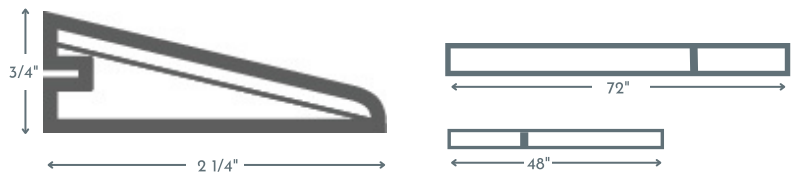

Euro Nosing

72" length with no joints (Nominal)
48" length with joints (Nominal)

Reducer

72" length with joints (Nominal)
48" length with joints (Nominal)

T MOLD

72" length with joints (Nominal)
48" length with joints (Nominal)

SURFACE VENT
4.10

SURFACE VENT
4.12

VENTS

4x10 OSD is 6 3/4" x 13"
4x12 OSD is 6 3/4" x 15"