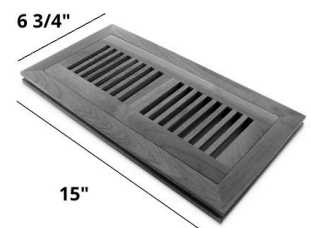

Euro Nosing

72" length with no joints (Nominal)
48" length with joints (Nominal)

Reducer

72" length with joints (Nominal)
48" length with joints (Nominal)

T MOLD

72" length with joints (Nominal)
48" length with joints (Nominal)

SURFACE VENT
4.10

SURFACE VENT
4.12

VENTS

4x10 OSD is 6 3/4" x 13"
4x12 OSD is 6 3/4" x 15"