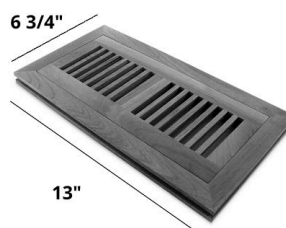

SURFACE VENT
4.12