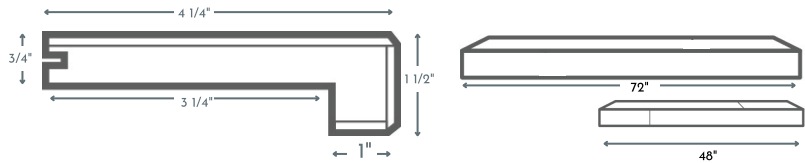

Euro Nosing

72" length with no joints (Nominal)
48" length with joints (Nominal)

Reducer

72" length with joints (Nominal)
48" length with joints (Nominal)

T MOLD

72" length with joints (Nominal)
48" length with joints (Nominal)

SURFACE VENT
4.10

SURFACE VENT
4.12

VENTS

4x10 OSD is 6 3/4" x 13"
4x12 OSD is 6 3/4" x 15"