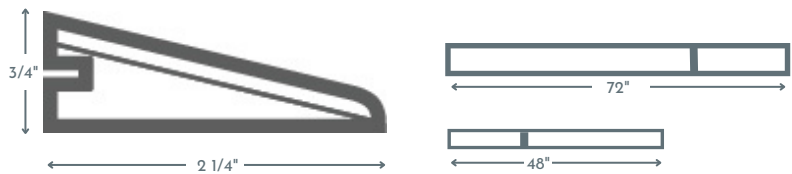

### Euro Nosing

72" length with joints (Nominal)  
48" length with joints (Nominal)

### Reducer

72" length with joints (Nominal)  
48" length with joints (Nominal)

### T MOLD

72" length with joints (Nominal)  
48" length with joints (Nominal)

### VENTS

4x10 OSD is 6 3/4" x 13"  
4x12 OSD is 6 3/4" x 15"

SURFACE VENT  
4.10

SURFACE VENT  
4.12