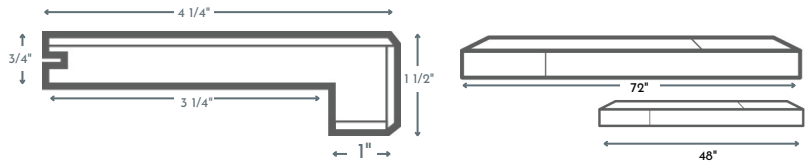

### Euro Nosing

72" length with joints (Nominal)  
48" length with joints (Nominal)

### Reducer

72" length with joints (Nominal)  
48" length with joints (Nominal)

### T MOLD

72" length with joints (Nominal)  
48" length with joints (Nominal)

### VENTS

4x10 OSD is 6 3/4" x 13"  
4x12 OSD is 6 3/4" x 15"

SURFACE VENT  
4.10

SURFACE VENT  
4.12