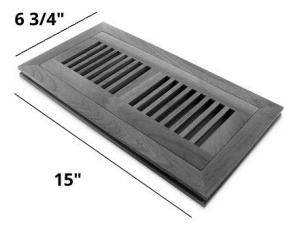

VENTS

4x10 OSD is 6 3/4" x 13"
4x12 OSD is 6 3/4" x 15"

SURFACE VENT
4.10

SURFACE VENT
4.12