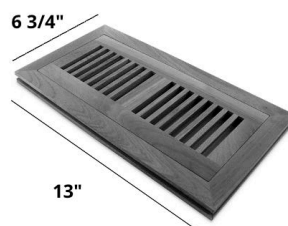

VENTS

4x10 OSD is 6 3/4" x 13"
4x12 OSD is 6 3/4" x 15"

SURFACE VENT
4.10

SURFACE VENT
4.12