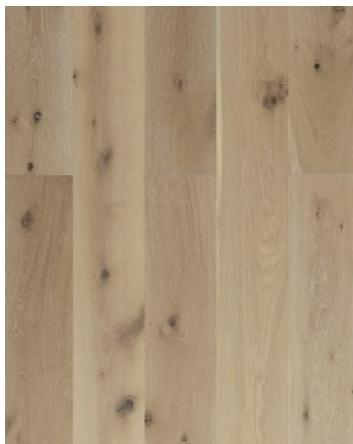

BREEZY BOARDWALK