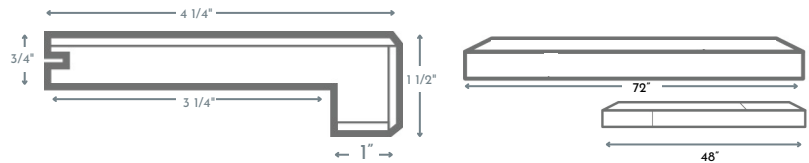

Euro Nosing

72" length with no joints (Nominal)
48" length with joints (Nominal)

Reducer

72" length with joints (Nominal)
48" length with joints (Nominal)

T MOLD

72" length with joints (Nominal)
48" length with joints (Nominal)

VENTS

4x10 OSD is 6 3/4" x 13"
4x12 OSD is 6 3/4" x 15"

SURFACE VENT
4.12