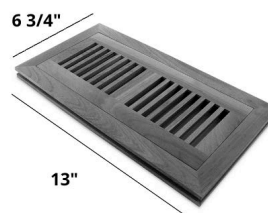

VENTS

4x10 OSD is 6 3/4" x 13"
4x12 OSD is 6 3/4" x 15"

SURFACE VENT
4.12