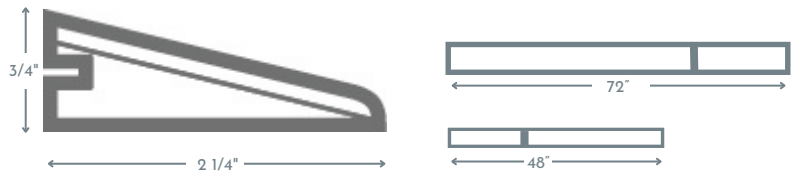

Euro Nosing

72" length with no joints (Nominal)
48" length with joints (Nominal)

Reducer

72" length with joints (Nominal)
48" length with joints (Nominal)

T MOLD

72" length with joints (Nominal)
48" length with joints (Nominal)

VENTS

4x10 OSD is 6 3/4" x 13"
4x12 OSD is 6 3/4" x 15"

SURFACE VENT
4.12