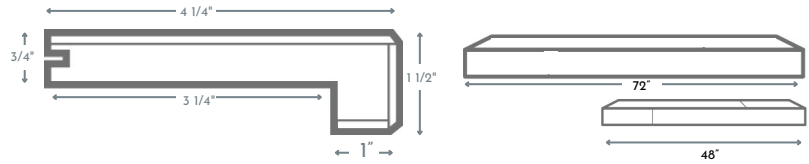

Euro Nosing

72" length with no joints (Nominal)
48" length with joints (Nominal)

Reducer

72" length with joints (Nominal)
48" length with joints (Nominal)

T MOLD

72" length with joints (Nominal)
48" length with joints (Nominal)

VENTS

4x10 OSD is 6 3/4" x 13"
4x12 OSD is 6 3/4" x 15"

SURFACE VENT
4.12