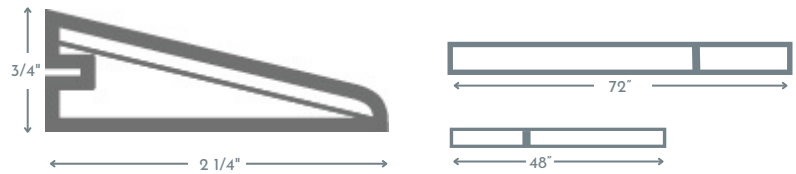

Euro Nosing

72" length with no joints (Nominal)
48" length with joints (Nominal)

Reducer

72" length with joints (Nominal)
48" length with joints (Nominal)

T MOLD

72" length with joints (Nominal)
48" length with joints (Nominal)

VENTS

4x10 OSD is 6 3/4" x 13"
4x12 OSD is 6 3/4" x 15"

SURFACE VENT
4.12