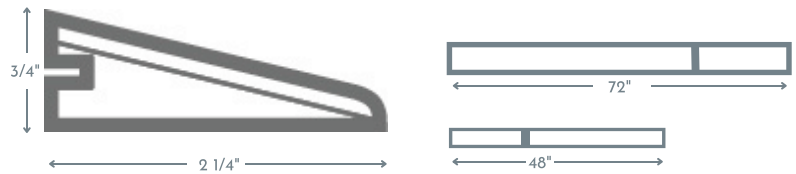

### Euro Nosing

72" length with no joints (Nominal)  
48" length with joints (Nominal)

### Reducer

72" length with joints (Nominal)  
48" length with joints (Nominal)

### T MOLD

72" length with joints (Nominal)  
48" length with joints (Nominal)

### VENTS

4x10 OSD is 6 3/4" x 13"  
4x12 OSD is 6 3/4" x 15"

SURFACE VENT  
4.10

SURFACE VENT  
4.12