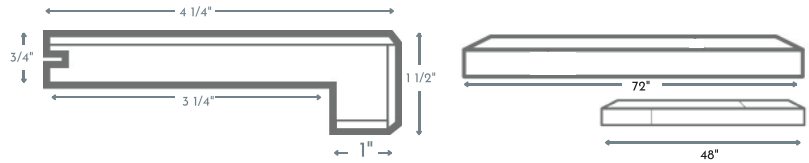

### Euro Nosing

72" length with no joints (Nominal)  
48" length with joints (Nominal)

### Reducer

72" length with joints (Nominal)  
48" length with joints (Nominal)

### T MOLD

72" length with joints (Nominal)  
48" length with joints (Nominal)

### VENTS

4x10 OSD is 6 3/4" x 13"  
4x12 OSD is 6 3/4" x 15"

SURFACE VENT  
4.10

SURFACE VENT  
4.12