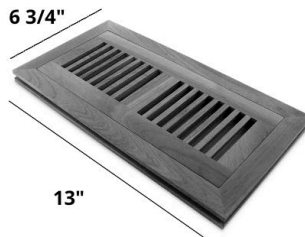

### VENTS

4x10 OSD is 6 3/4" x 13"  
4x12 OSD is 6 3/4" x 15"

SURFACE VENT  
4.10

SURFACE VENT  
4.12