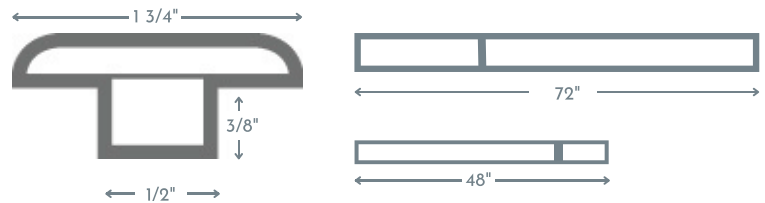

### Euro Nosing

72" length with no joints (Nominal)  
48" length with joints (Nominal)

### Reducer

72" length with joints (Nominal)  
48" length with joints (Nominal)

### T MOLD

72" length with joints (Nominal)  
48" length with joints (Nominal)

### VENTS

4x10 OSD is 6 3/4" x 13"  
4x12 OSD is 6 3/4" x 15"

SURFACE VENT  
4.10

SURFACE VENT  
4.12