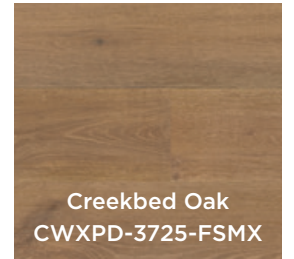

*High Shade Variation