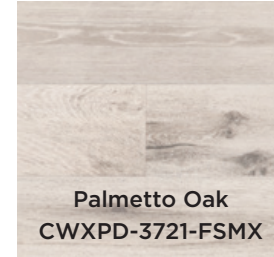

*High Shade Variation