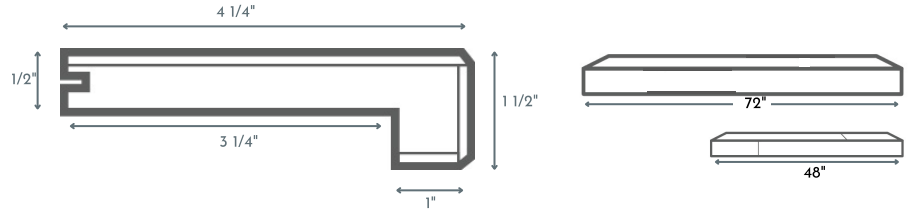

### Euro Nosing

72" length with no joints (Nominal)  
48" length with joints (Nominal)

### Reducer

48" length with joints (Nominal)

### T MOLD

72" length with joints (Nominal)  
48" length with joints (Nominal)

SURFACE VENT  
4.10

SURFACE VENT  
4.12

### VENTS

4x10 OSD is 6 3/4" x 13"  
4x12 OSD is 6 3/4" x 15"