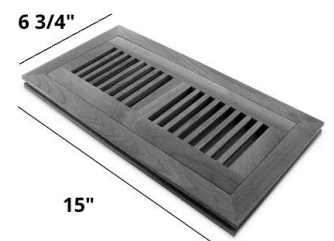

### T MOLD

72" length with joints (Nominal)  
48" length with joints (Nominal)

SURFACE VENT  
4.10

SURFACE VENT  
4.12