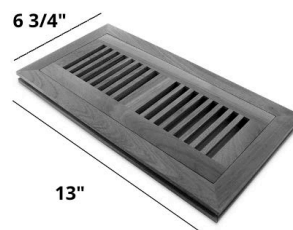

SURFACE VENT
4.12