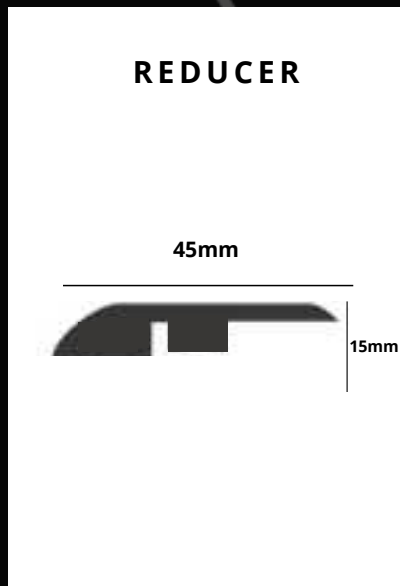

REDUCER DIMENSION
94.48in x 1.77in x 15mm

STAIR NOSE DIMENSION
94.48in x 4.53in x 24mm

T-MOLD DIMENSION
94.48in x 1.77in x 12mm

RIPTIDE