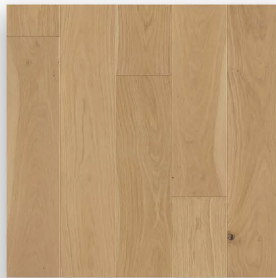

CASCADE
HARDWOOD

DUKE & DUCHESS

cascadehardwoodflooring.com

**BUCKINGHAM
NATURAL
DAD75BN**

**HAMPTON
GREY
DAD75HG**

**KENSINGTON
NATURAL
DAD75KN**

**WESTMINSTER
GREY
DAD75WG**

**WINDSOR
MOCHA
DAD75WM**

CASCADe
HARDWOOD

DUKE & DUCHESS SPECIFICATIONS

WOOD SPECIES	EUROPEAN WHITE OAK
CONSTRUCTION	ENGINEERED
THICKNESS	1/2" (12MM)
VENEER	1/16" (2MM)
WIDTH	7.5'' (190MM)
LENGTH	UP TO 70.9" (1800MM) RANDOM LENGTH
TEXTURE	WIRE BRUSHED
COLOUR VARIATION	MID TO HIGH
FINISH	HIGH PERFORMANCE UV CURED URETHANE
PACKAGING	29.45 SF/CT 1,325.47 SF/PALLET
WARRANTY	25 YEAR LIMITED RESIDENTIAL WEAR & LIFETIME LIMITED STRUCTURAL INTEGRITY