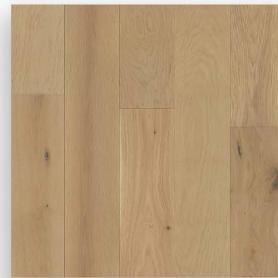

CASCADE
HARDWOOD

DUKE & DUCHESS

cascadehardwoodflooring.com

**BUCKINGHAM
NATURAL
DAD75BN**

**HAMPTON
GREY
DAD75HG**

**KENSINGTON
NATURAL
DAD75KN**

**WESTMINSTER
GREY
DAD75WG**

**WINDSOR
MOCHA
DAD75WM**

CASCADe
HARDWOOD

DUKE & DUCHESS SPECIFICATIONS

WOOD SPECIES	EUROPEAN WHITE OAK
CONSTRUCTION	ENGINEERED
THICKNESS	1/2" (12MM)
VENEER	1/16" (2MM)
WIDTH	7.5'' (190MM)
LENGTH	UP TO 70.9" (1800MM) RANDOM LENGTH
TEXTURE	WIRE BRUSHED
COLOUR VARIATION	MID TO HIGH
FINISH	HIGH PERFORMANCE UV CURED URETHANE
PACKAGING	29.45 SF/CT 1,325.47 SF/PALLET
WARRANTY	25 YEAR LIMITED RESIDENTIAL WEAR & LIFETIME LIMITED STRUCTURAL INTEGRITY